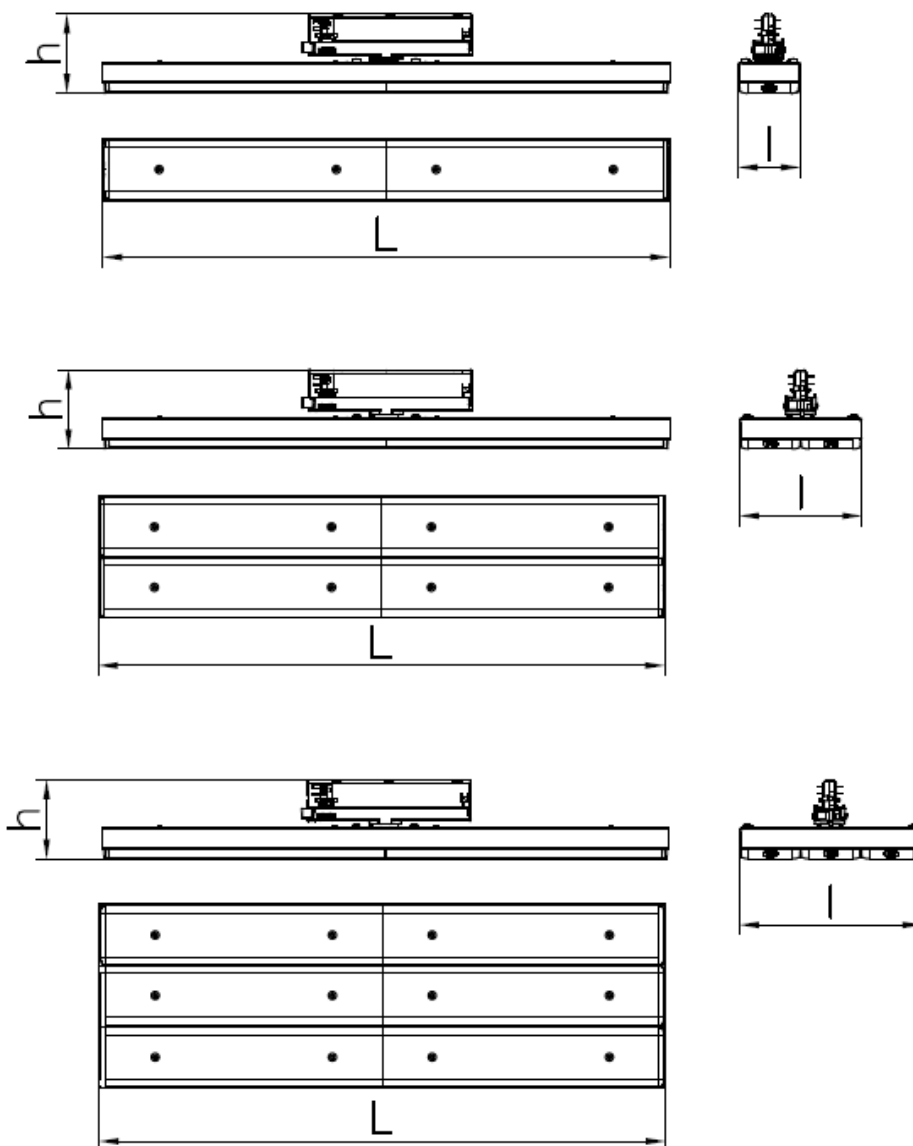

## Caracteristici dimensionale SHOP LED

Tip Produs	L [mm]	l [mm]	h [mm]
SHOP 01 LED	582	64	82
SHOP 02 LED	582	126	82
SHOP 03 LED	582	188	82